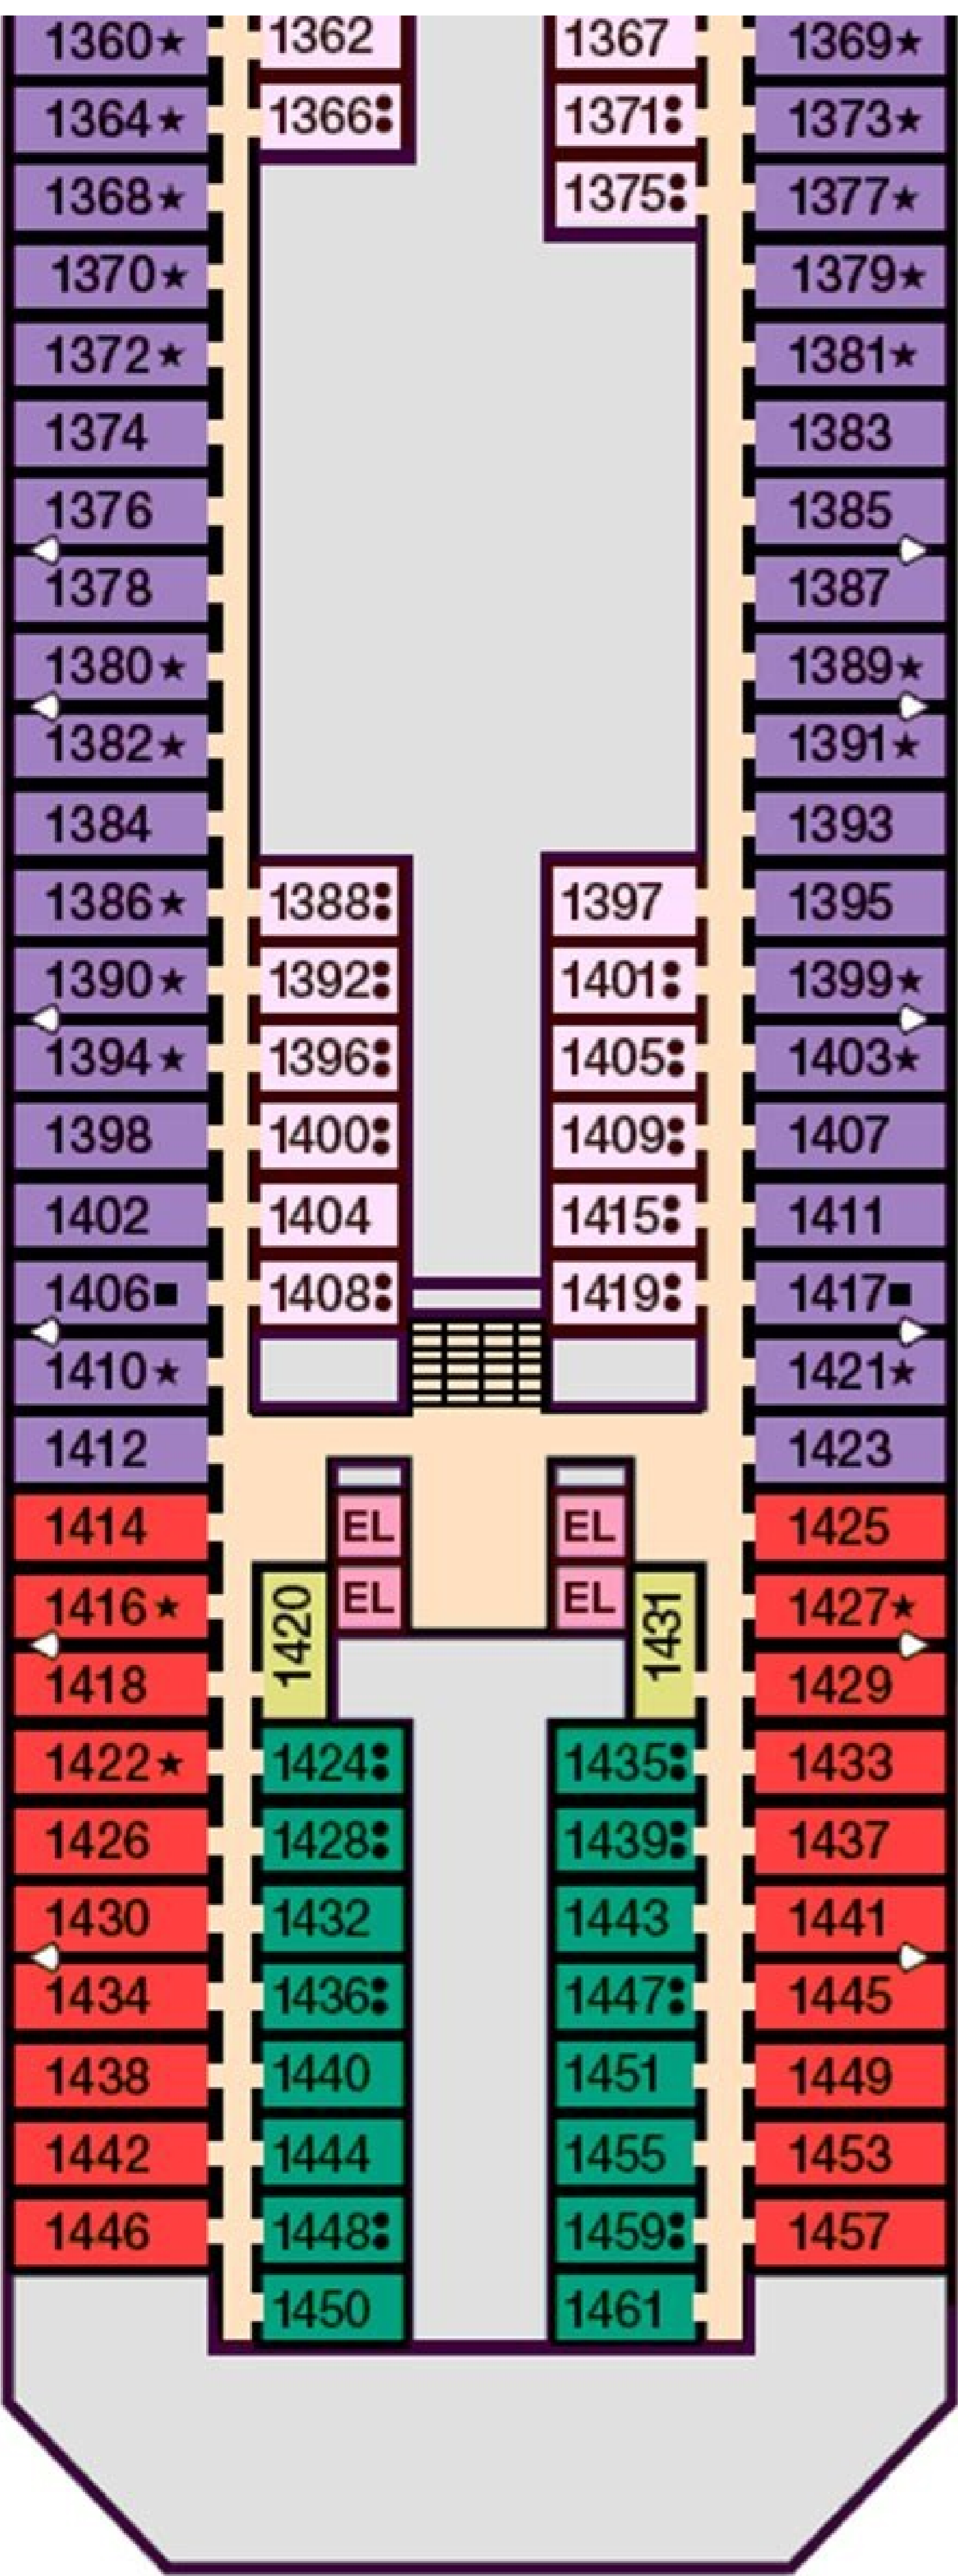

Carnival dream deck 6 floor plan, Carnival dream deck plan 8, Carnival dream deck plan 10, Carnival dream deck plan pdf, Carnival dream deck plans reviews, Carnival dream deck plan 7, Carnival dream deck plans cabins, Carnival dream deck plan 9.