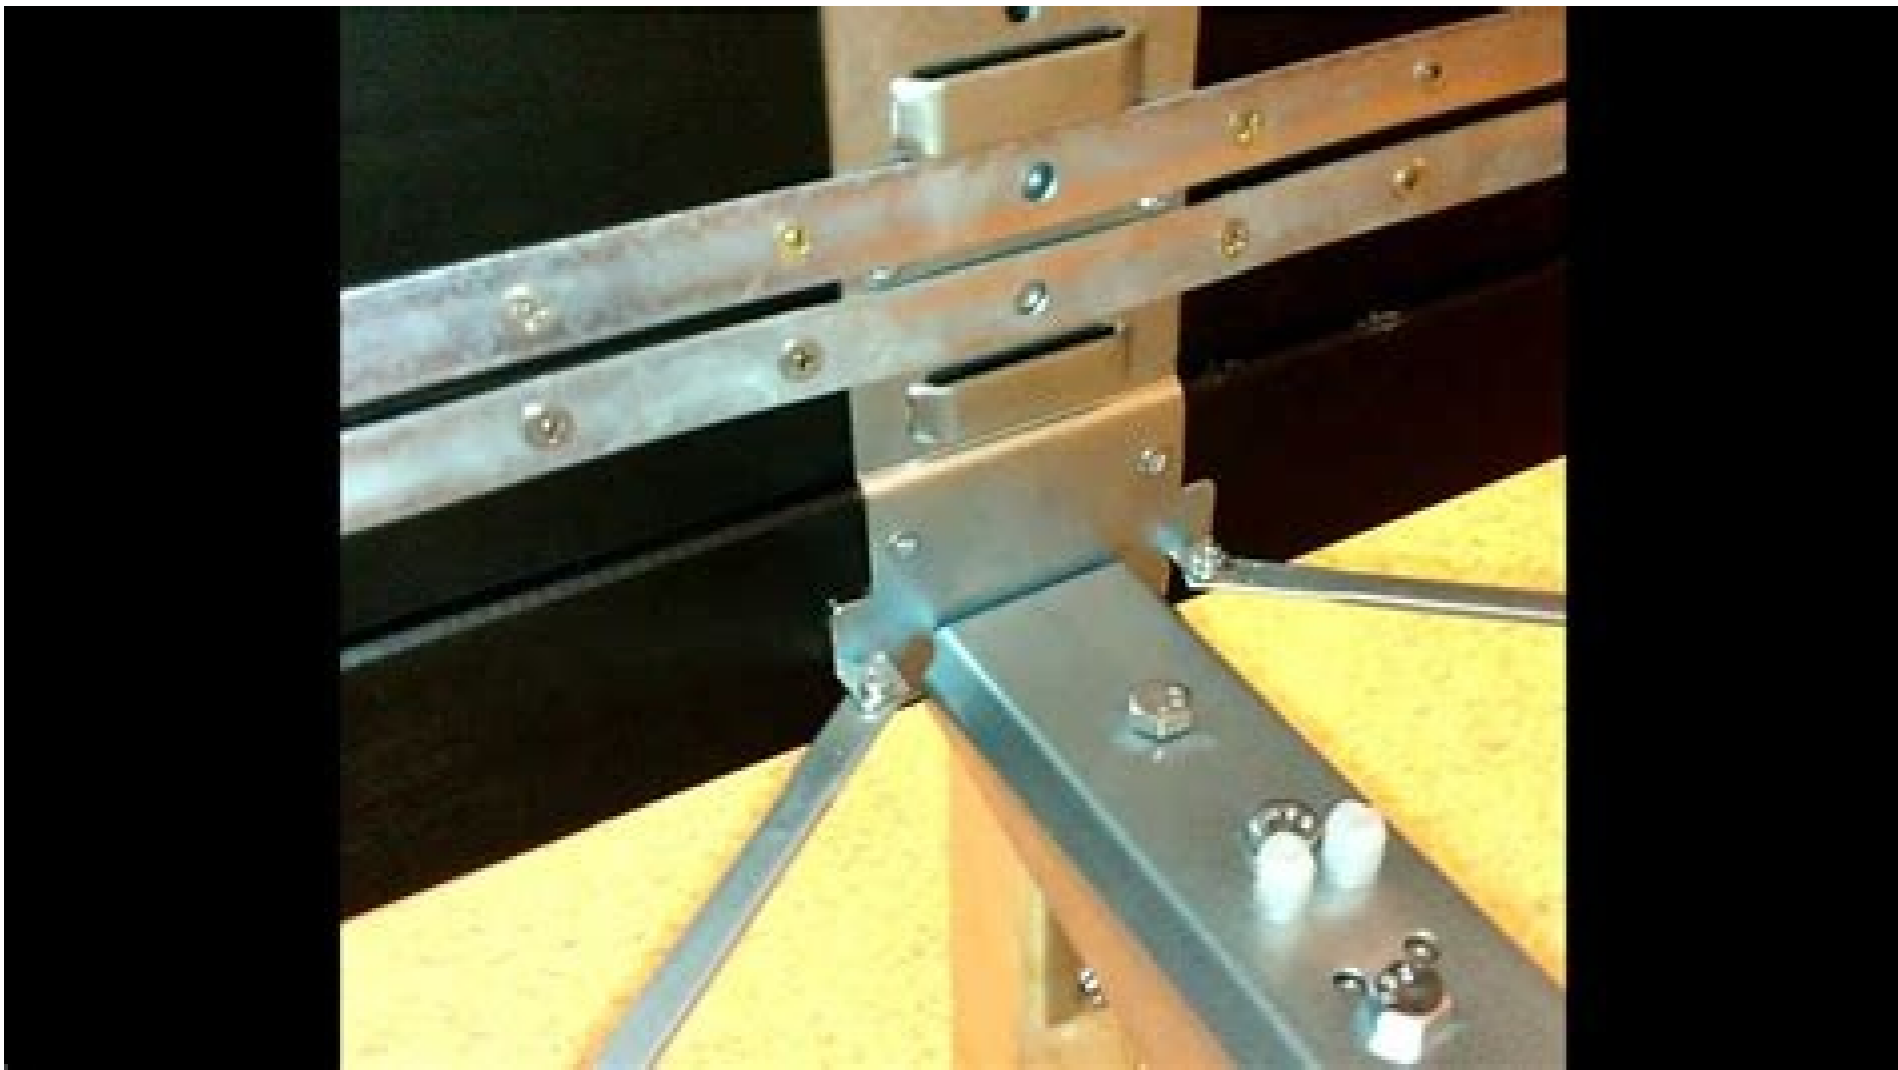

I'm not robot  reCAPTCHA

Open

Keep in mind your mattress thickness when you are installing the rails.

Ikea sofa bed assembly guide. Ikea friheten sofa bed assembly guide. Ikea malm bed assembly guide.

Do you want to share your experiences with this product or ask a question? Add a touch of architectural molding to create a refined, library-inspired look. CC BY-SA 2.0 / SIMON_MUSIC / Flickr MALM DISTRATOR TO ADIR NEW HANDS AND SUPUCTS. Then press two Malms for a multifunctional clothing storage. This was helpful (44) This manual was originally published by IKEA. Yes No264 Votes Our support team looks for helpful information and useful product answers to frequently asked questions. Verified A bed frame has only one mattress, but does not offer cushioning or other form of comfort. Let us know what you think about the Ikea Brimnes bed frame by leaving a product rating. CC BY 2.0 / Emily @ Go Haus Go / Flickr Kallax Bookshelf versatile, simple and economical, the Kallax shelf is blocking buildings from any home organizing project on your list. At the top of the box of the box, add a mattress and possibly a mattress topper. Verified Each IKEA has a section where you can take screws, plugs and other fasteners free of charge. The apartment therapy testers called it a nice talking couch. Remove the lower shelf, and add the wooden conical legs for the modern style of the Modern House House House House House Beautiful House. CC by 2.0 / Snow44 / LIGHT / FLICKR Read more questionsSamered.net Verified Many IKEA bed frames make use of the Midbeam Skorva. The apartment therapy testers survey on their beautiful velvet fabric, an incredible depth for nap and signature, inflatable seat. Stockholm sofa The Stockholm sofa comes in three upholstery options and an optional matching ottoman. This was helpful (228) Can I use a double mattress on a double bed with an individually adjustable flat bed base? Be sure to anchor this heavy toilet to wall, as it is prone to lean. Verified IKEA claims that the best way to disassemble its products is to follow the instructions backwards. This was useful (95) AOW is the difference between a wooden frame and a metal bed? Cc per per Tall Billy Bookcase At \$80 per piece, these classic shelf units are a great place to start for home decoration + remodeling. A^ where can I get a replacement? CC BY 2.0/emily @ go haus go/Flickr Ingo Table House Beautiful editors love to hack the simple, sturdy pine Ingo table into something much more impressive. Do not squeeze too hard, otherwise the spike lose its grip. Verified It is recommended for all types of mattresses to be at least 16cm thick to provide sufficient comfort. Our trick of the day is to buy Ikea cleaning furniture to steal even better. If you find an inaccuracy in our FAQ, please let us know using our contact form. Try applying a little Stikwood to the headboard for a stylish look. You ^ see and download the manual in PDF for free. Try adding wheels and a new countertop for the kitchen storage. CC BY 2.0/the little audio company/Flickr Malm Bedframe This aerodynamic is the perfect blank slate for whatever you have in mind. Please leave a comment at the bottom of the page. Are you satisfied with this IKEA product? CC BY 2.0/jardenberg/Flickr In two leather options and eight upholstery options, the SofaAotorp is also available as a sofa-bed, four-seat corner sectional, three-seat sectional, ottoman or sillA ^ n. Verified Wooden bed frames are usually more resistant than the metal bed frames. CC BY 2.0/tristan/Flickr Cheap and well designed, Ikea is much loved for its clean lines and Scandinavian style. It is recommended to use a pair of pliers and use a light pressure ^ remove the pin. CC BY 2.0/AngryJulieMonday/Flickr Coffee table Background This popular coffee table has endless options available. This means that A metal bed frame, the force must be verified more often and the screws must be tightened more often. It is not possible to put a double mattress on a double bed with a single bed with grid, due to the possible height height between the two halves. The space between the coils provides extra ventilation. It was the most neutral sofa on the IKEA floor according to apartment therapy reviewers. A spring box is a mattress carrier that is filled with metal coils. If this is not the manual you want, please contact us. If your product is defective and the manual does not offer any solution? It must be purchased separately at the store. This was helpful (527) What is the minimum thickness of a mattress? Break the power tools to create a magnificent farm-style dining table. Frequently asked questions, a product rating and user feedback are also asked to allow you to use your product optimally. Do you need a manual for your Ikea Brimnes bed frame? This was helpful (13 884), there is a screw / cap / nail missing from my IKEA product. Morph on a colorful surface for your favorite board games with a cheerful paint and a splash of creativity. This was helpful (6919) I want to remove a wooden pin from my IKEA product, but I can't remove it. CC by 2.0 / Adamdachs / Flickr Karlstad Sofa with two seat cushions, the Karlstad sofa has large dimensions, beautiful lines and good proportions. This was helpful (117) What is the difference between a bed frame and a spring box? It is also not possible to use a double mattress topper. What do I have to do? This was helpful (955) I have an IKEA bed frame and according to the instructions I need a MidBeam, but it was not included in the package. CC by 2.0 / Joel Dueck / Flickr Missing side table This economical IKEA product has so many useful hacks to work with. What is the best way to disassemble my IKEA product? Clever decorators unleash their creativity with IKEA Hacks to turn modest pieces into something special. Go to a repair café for free repair services. Every half a single mattress ^ n. The combination ^ a spring box and mattress ^ gives you a good weight distribution ^ good ventilation^ ventilation ^ n. ventilation ^ n.